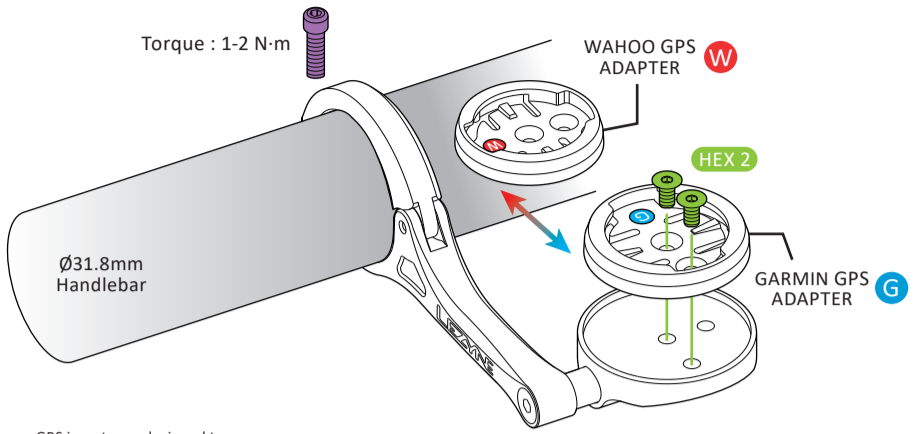

Mounting

GARMIN / WAHOO GPS FORWARD MOUNT

Lezyne GPS inserts are designed to handle a maximum GPS weight of 100g.

GARMIN / WAHOO GPS FORWARD MOUNT WITH GoPro

This product is not affiliated with, endorsed by, or in any way associated with GoPro Inc. or its products and services. GoPro, HERO, Session, Karma, and their respective logos are trademarks or registered trademarks of GoPro, Inc.

Total maximum weight limit 410g. (Lezyne GPS inserts are designed to handle a maximum GPS weight of 100g)

Compatibility with LED lights :

NOTE:

- Limited compatibility with StVZO LEDs. Specifically designed and marked reverse StVZO models (below handlebar mount compatible)
- For use on carbon bars, it is recommended to apply a thin layer of surface protection.

- LED qPro Mount:**
Mini 400XL, Hecto 500XL, Micro 600XL, Micro Pro 800XL, Lite 1000XL, Macro 1300XXL, Super 1600XXL, Mega 1800i, Fusion 500+, Fusion Pro 600+, Macro 800+, Micro Pro 1000+, Lite 1200+, Macro 1400+, Super 1800+, Mega 2400+
Macro 500+ StVZO Reverse, Lite StVZO E115 Reverse
- GoPro LED Adapter (Aluminum):**
Mini 400XL, Hecto 500XL, Micro 600XL, Micro Pro 800XL, Lite 1000XL, Fusion 500+, Fusion Pro 600+, Micro 800+, Micro Pro 1000+, Lite 1200+
- GoPro LED Adapter (Composite Matrix):**
Mini 400XL, Hecto 500XL, Classic 500, Classic 700XL, Micro 600XL, Micro Pro 800XL, Lite 1000XL, Macro 1300XXL, Super 1600XXL, Mega 1800i, Classic 500+, Classic XL 700+, Macro 1400+, Super 1800+, Mega 2400+
Macro 500+ StVZO Reverse, Lite StVZO E115 Reverse