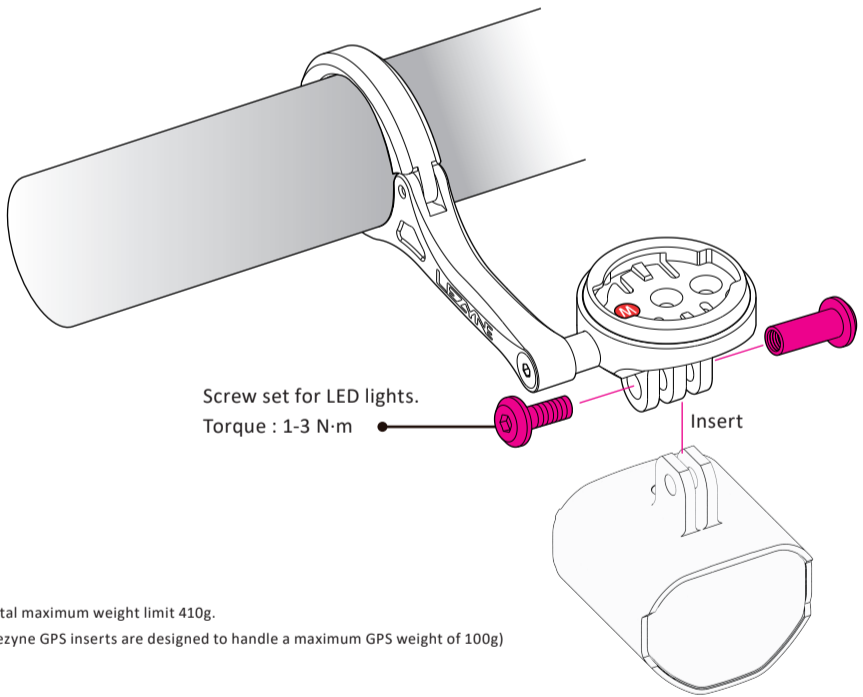

Mounting

GARMIN / WAHOO GPS FORWARD MOUNT

Lezyne GPS inserts are designed to handle a maximum GPS weight of 100g.

GARMIN / WAHOO GPS FORWARD MOUNT WITH GoPro

This product is not affiliated with, endorsed by, or in any way associated with GoPro Inc. or its products and services. GoPro, HERO, Session, Karma, and their respective logos are trademarks or registered trademarks of GoPro, Inc.

Total maximum weight limit 410g. (Lezyne GPS inserts are designed to handle a maximum GPS weight of 100g)

Compatibility with LED lights :

NOTE:

- Limited compatibility with StVZO LEDs. Specifically designed and marked reverse StVZO models (below handlebar mount compatible)
- For use on carbon bars, it is recommended to apply a thin layer of surface protection.

- LED qPro Mount:**
Mini 400XL, Hecto 500XL, Micro 600XL, Micro Pro 800XL, Lite 1000XL, Macro 1300XXL, Super 1600XXL, Mega 1800i, Fusion 500+, Fusion Pro 600+, Macro 800+, Micro Pro 1000+, Lite 1200+, Macro 1400+, Super 1800+, Mega 2400+
Macro 500+ StVZO Reverse, Lite StVZO E115 Reverse
- GoPro LED Adapter (Aluminum):**
Mini 400XL, Hecto 500XL, Micro 600XL, Micro Pro 800XL, Lite 1000XL, Fusion 500+, Fusion Pro 600+, Micro 800+, Micro Pro 1000+, Lite 1200+
- GoPro LED Adapter (Composite Matrix):**
Mini 400XL, Hecto 500XL, Classic 500, Classic 700XL, Micro 600XL, Micro Pro 800XL, Lite 1000XL, Macro 1300XXL, Super 1600XXL, Mega 1800i, Classic 500+, Classic XL 700+, Macro 1400+, Super 1800+, Mega 2400+
Macro 500+ StVZO Reverse, Lite StVZO E115 Reverse