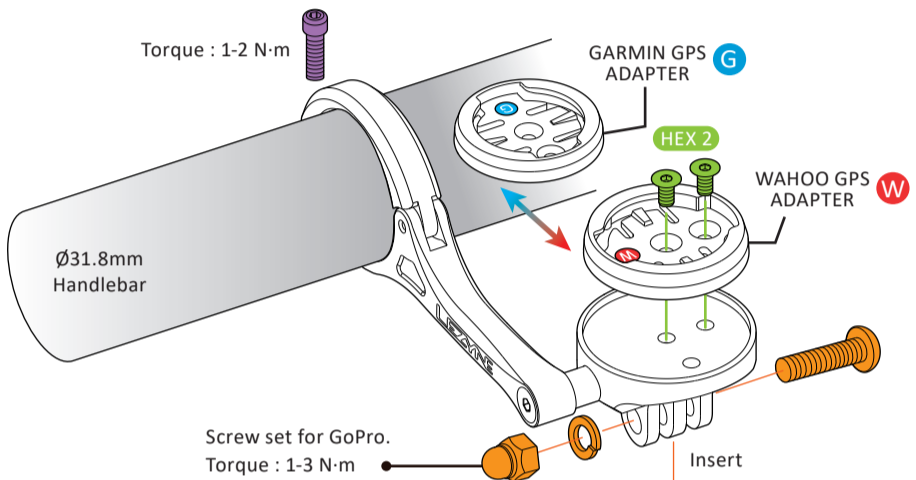

Mounting

GARMIN / WAHOO GPS FORWARD MOUNT

Lezyne GPS inserts are designed to handle a maximum GPS weight of 100g.

GARMIN / WAHOO GPS FORWARD MOUNT WITH GoPro

This product is not affiliated with, endorsed by, or in any way associated with GoPro Inc. or its products and services. GoPro, HERO, Session, Karma, and their respective logos are trademarks or registered trademarks of GoPro, Inc.

Total maximum weight limit 410g. (Lezyne GPS inserts are designed to handle a maximum GPS weight of 100g)

Compatibility with LED lights :

NOTE:

- Limited compatibility with StVZO LEDs. Specifically designed and marked reverse StVZO models (below handlebar mount compatible)
- For use on carbon bars, it is recommended to apply a thin layer of surface protection.

- LED qPro Mount:**
Mini 400XL, Hecto 500XL, Micro 600XL, Micro Pro 800XL, Lite 1000XL, Macro 1300XXL, Super 1600XXL, Mega 1800i, Fusion 500+, Fusion Pro 600+, Macro 800+, Micro Pro 1000+, Lite 1200+, Macro 1400+, Super 1800+, Mega 2400+
Macro 500+ StVZO Reverse, Lite StVZO E115 Reverse
- GoPro LED Adapter (Aluminum):**
Mini 400XL, Hecto 500XL, Micro 600XL, Micro Pro 800XL, Lite 1000XL, Fusion 500+, Fusion Pro 600+, Micro 800+, Micro Pro 1000+, Lite 1200+
- GoPro LED Adapter (Composite Matrix):**
Mini 400XL, Hecto 500XL, Classic 500, Classic 700XL, Micro 600XL, Micro Pro 800XL, Lite 1000XL, Macro 1300XXL, Super 1600XXL, Mega 1800i, Classic 500+, Classic XL 700+, Macro 1400+, Super 1800+, Mega 2400+
Macro 500+ StVZO Reverse, Lite StVZO E115 Reverse