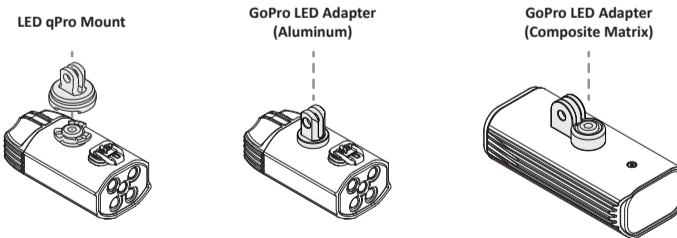

Mounting

GARMIN / WAHOO GPS FORWARD MOUNT

Lezyne GPS inserts are designed to handle a maximum GPS weight of 100g.

GARMIN / WAHOO GPS FORWARD MOUNT WITH GoPro

This product is not affiliated with, endorsed by, or in any way associated with GoPro Inc. or its products and services. GoPro, HERO, Session, Karma, and their respective logos are trademarks or registered trademarks of GoPro, Inc.

Total maximum weight limit 410g. (Lezyne GPS inserts are designed to handle a maximum GPS weight of 100g)

Compatibility with LED lights :

NOTE:

- Limited compatibility with StVZO LEDs. Specifically designed and marked reverse StVZO models (below handlebar mount compatible)
- For use on carbon bars, it is recommended to apply a thin layer of surface protection.

- LED qPro Mount:**
Mini 400XL, Hecto 500XL, Micro 600XL, Micro Pro 800XL, Lite 1000XL, Macro 1300XXL, Super 1600XXL, Mega 1800i, Fusion 500+, Fusion Pro 600+, Macro 800+, Micro Pro 1000+, Lite 1200+, Macro 1400+, Super 1800+, Mega 2400+
Macro 500+ StVZO Reverse, Lite StVZO E115 Reverse
- GoPro LED Adapter (Aluminum):**
Mini 400XL, Hecto 500XL, Micro 600XL, Micro Pro 800XL, Lite 1000XL, Fusion 500+, Fusion Pro 600+, Micro 800+, Micro Pro 1000+, Lite 1200+
- GoPro LED Adapter (Composite Matrix):**
Mini 400XL, Hecto 500XL, Classic 500, Classic 700XL, Micro 600XL, Micro Pro 800XL, Lite 1000XL, Macro 1300XXL, Super 1600XXL, Mega 1800i, Classic 500+, Classic XL 700+, Macro 1400+, Super 1800+, Mega 2400+
Macro 500+ StVZO Reverse, Lite StVZO E115 Reverse